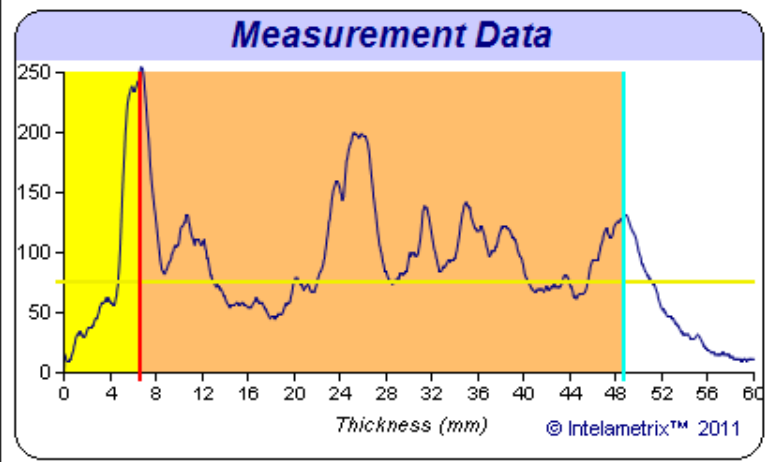

looking back

**HAMMER
STRENGTH**

EXIT

Name Age Gender Male Female

Athletic Type

Current formula used

Your Body Fat : 23.9 %

Current Weight lbs

Bodymetrix™ Device

Device status: ● Ready

Points List

Point	Fat
Thigh	6.7
Chest	12.8
Waist	28.4

LOCATION OF PROBE

Beginner Mode

Circumference Measurements

Position	Value
Neck	17
Chest	45
Bicep	14
Thigh	25
Waist	34
Hip	40
Calf	19

Your Waist to Hip Ratio (WHR)

Excellent Good Average High Extreme

0.85 0.9 0.95 1

Your WHR is 0.85 © Intelametrix™ 2011

looking back

A view through a car's side mirror. The mirror shows a snowy road stretching into the distance, lined with utility poles and bare trees. The sky is clear and blue. The foreground of the mirror is dark and out of focus, showing the interior of the car.